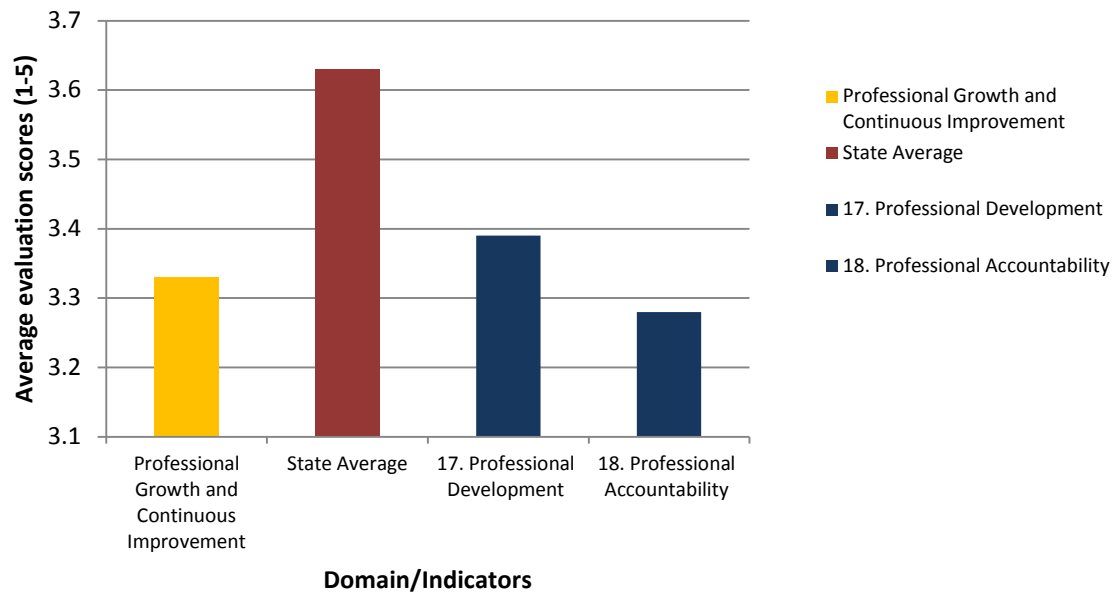

# 2018 Secondary teacher cumulative evaluations scores using the TLE Observation and Evaluation System

### EPP Secondary Teacher Evaluation Scores - Instructional Effectiveness

### EPP Secondary Evaluation Scores - Professional Growth and Continuous Improvement

**EPP Secondary Evaluation Scores - Interpersonal skills**

EPP Secondary Teacher Evaluation Scores - Leadership