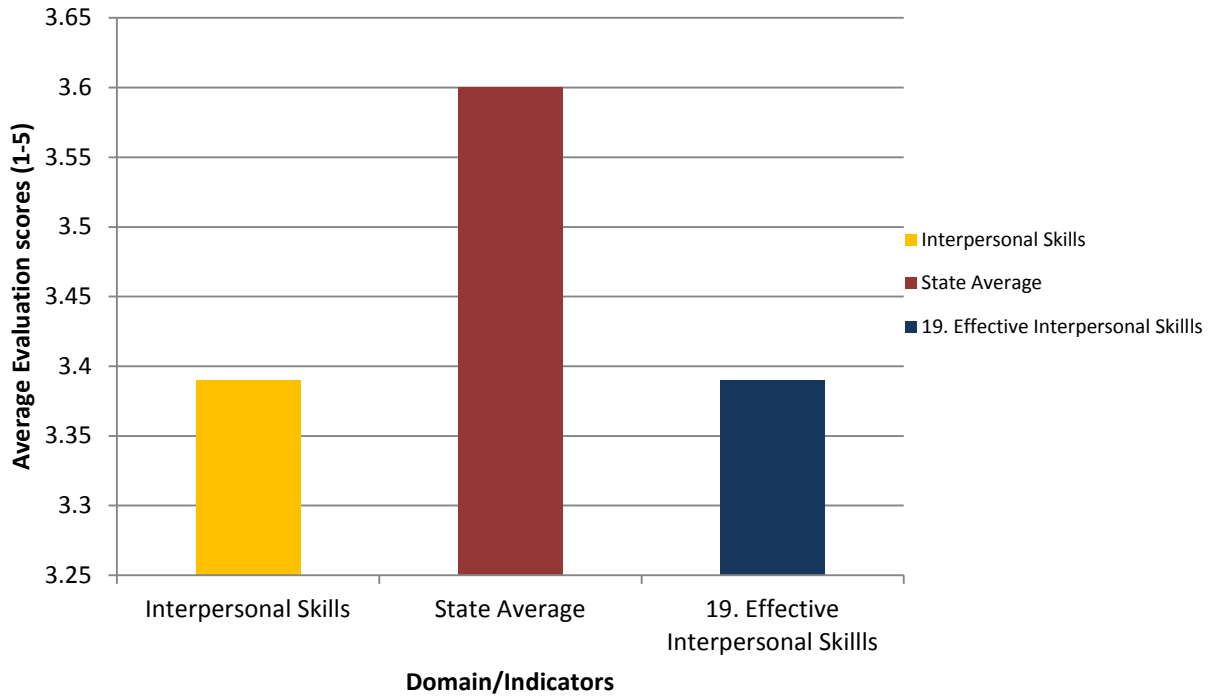

# 2018 Secondary teacher cumulative evaluations scores using the TLE Observation and Evaluation System

### EPP Secondary Teacher Evaluation Scores - Instructional Effectiveness

### EPP Secondary Evaluation Scores - Professional Growth and Continuous Improvement

**EPP Secondary Evaluation Scores - Interpersonal skills**

EPP Secondary Teacher Evaluation Scores - Leadership