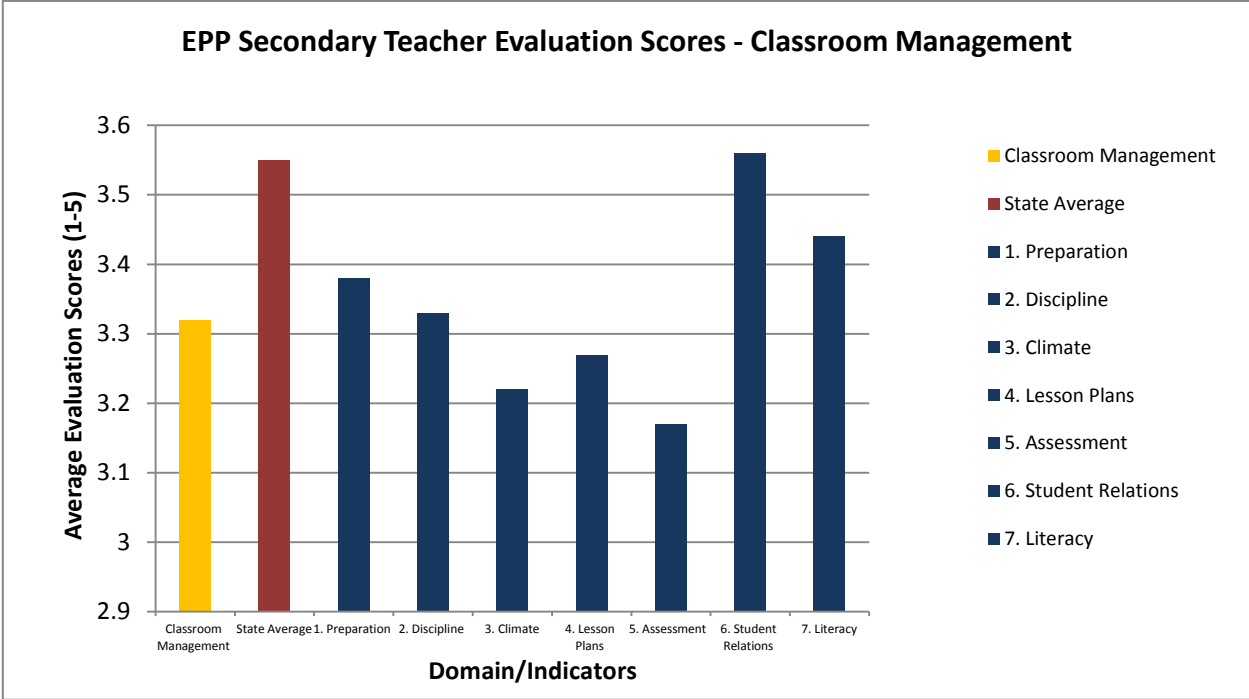

# 2018 Secondary teacher cumulative evaluations scores using the TLE Observation and Evaluation System

### EPP Secondary Teacher Evaluation Scores - Instructional Effectiveness

### EPP Secondary Evaluation Scores - Professional Growth and Continuous Improvement

**EPP Secondary Evaluation Scores - Interpersonal skills**

EPP Secondary Teacher Evaluation Scores - Leadership