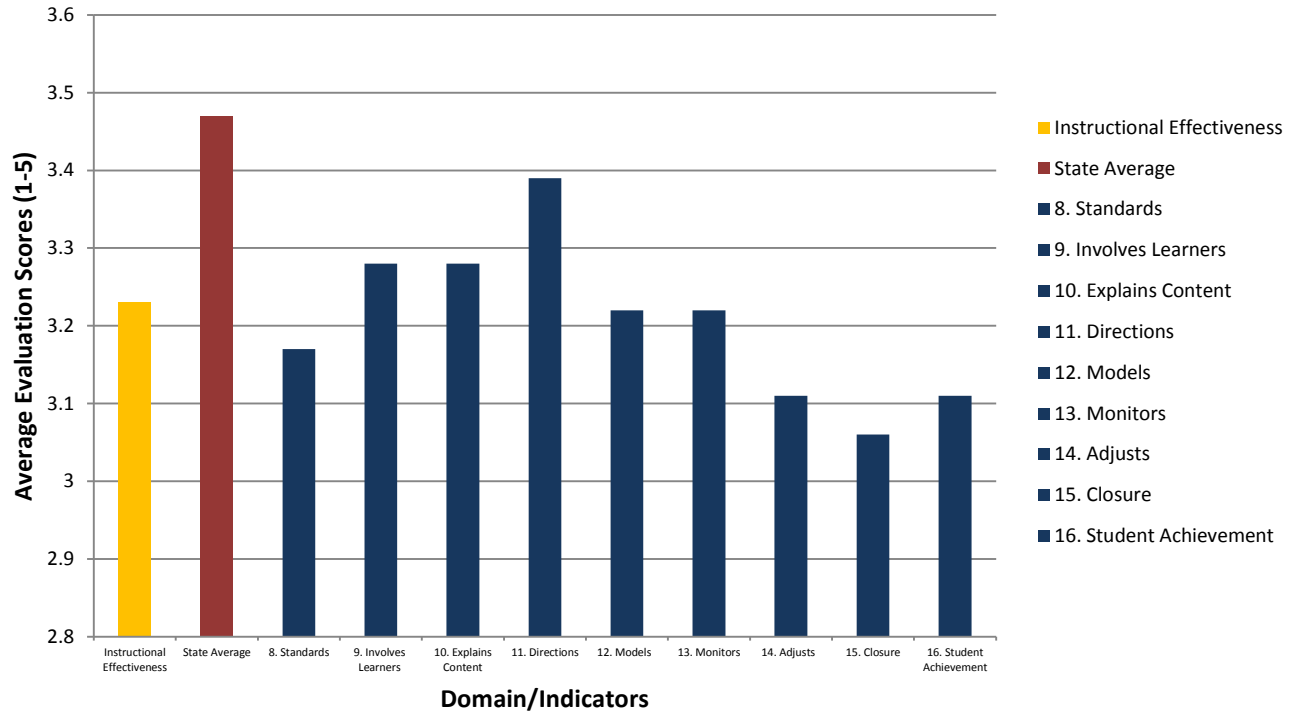

# 2018 Secondary teacher cumulative evaluations scores using the TLE Observation and Evaluation System

### EPP Secondary Teacher Evaluation Scores - Instructional Effectiveness

### EPP Secondary Evaluation Scores - Professional Growth and Continuous Improvement

**EPP Secondary Evaluation Scores - Interpersonal skills**

EPP Secondary Teacher Evaluation Scores - Leadership