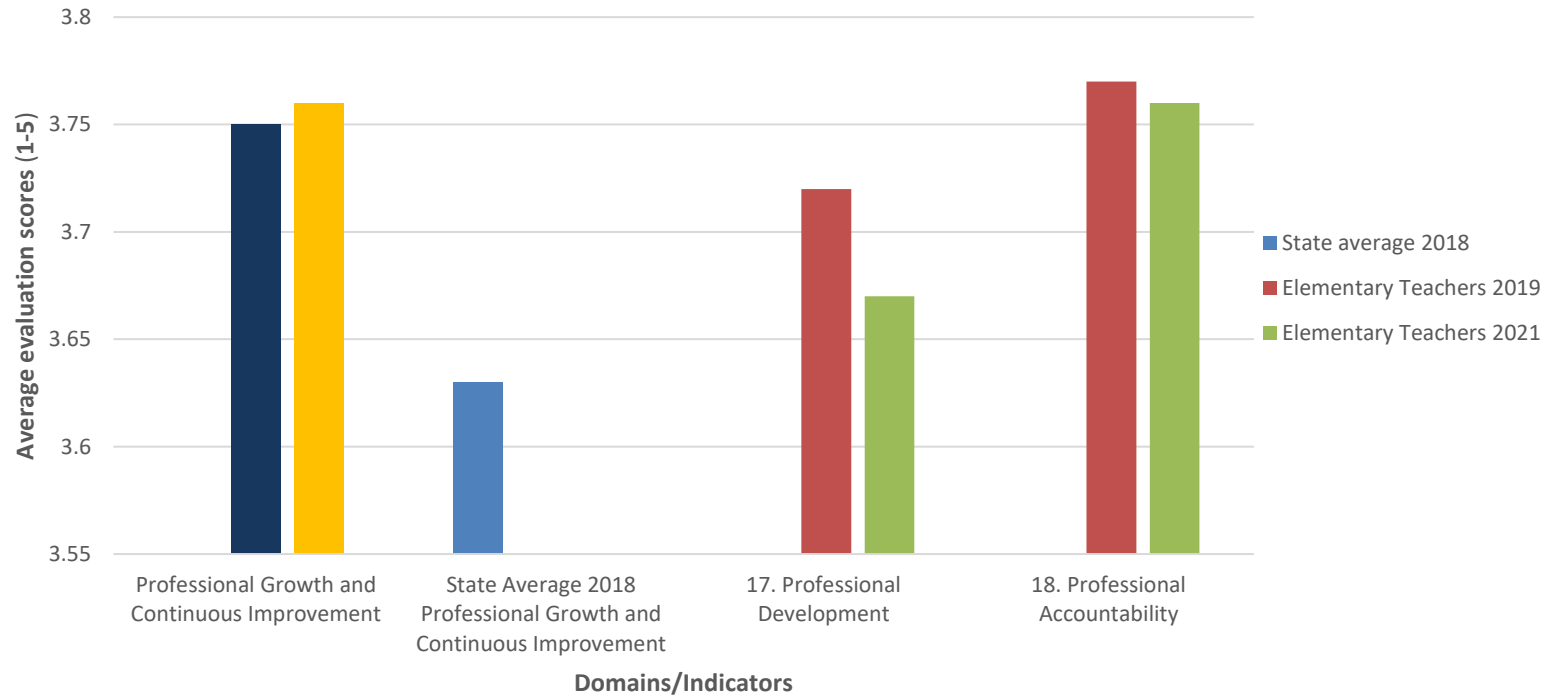

2019, 2021 Elementary teacher cumulative evaluations scores using the TLE Observation and Evaluation System

EPP Elementary Evaluation Scores - Instructional Effectiveness

EPP Elementary Evaluation Scores - Professional Growth

EPP Elementary Teacher Evaluation - Interpersonal Skills

EPP Elementary Teacher Evaluation Scores - Leadership