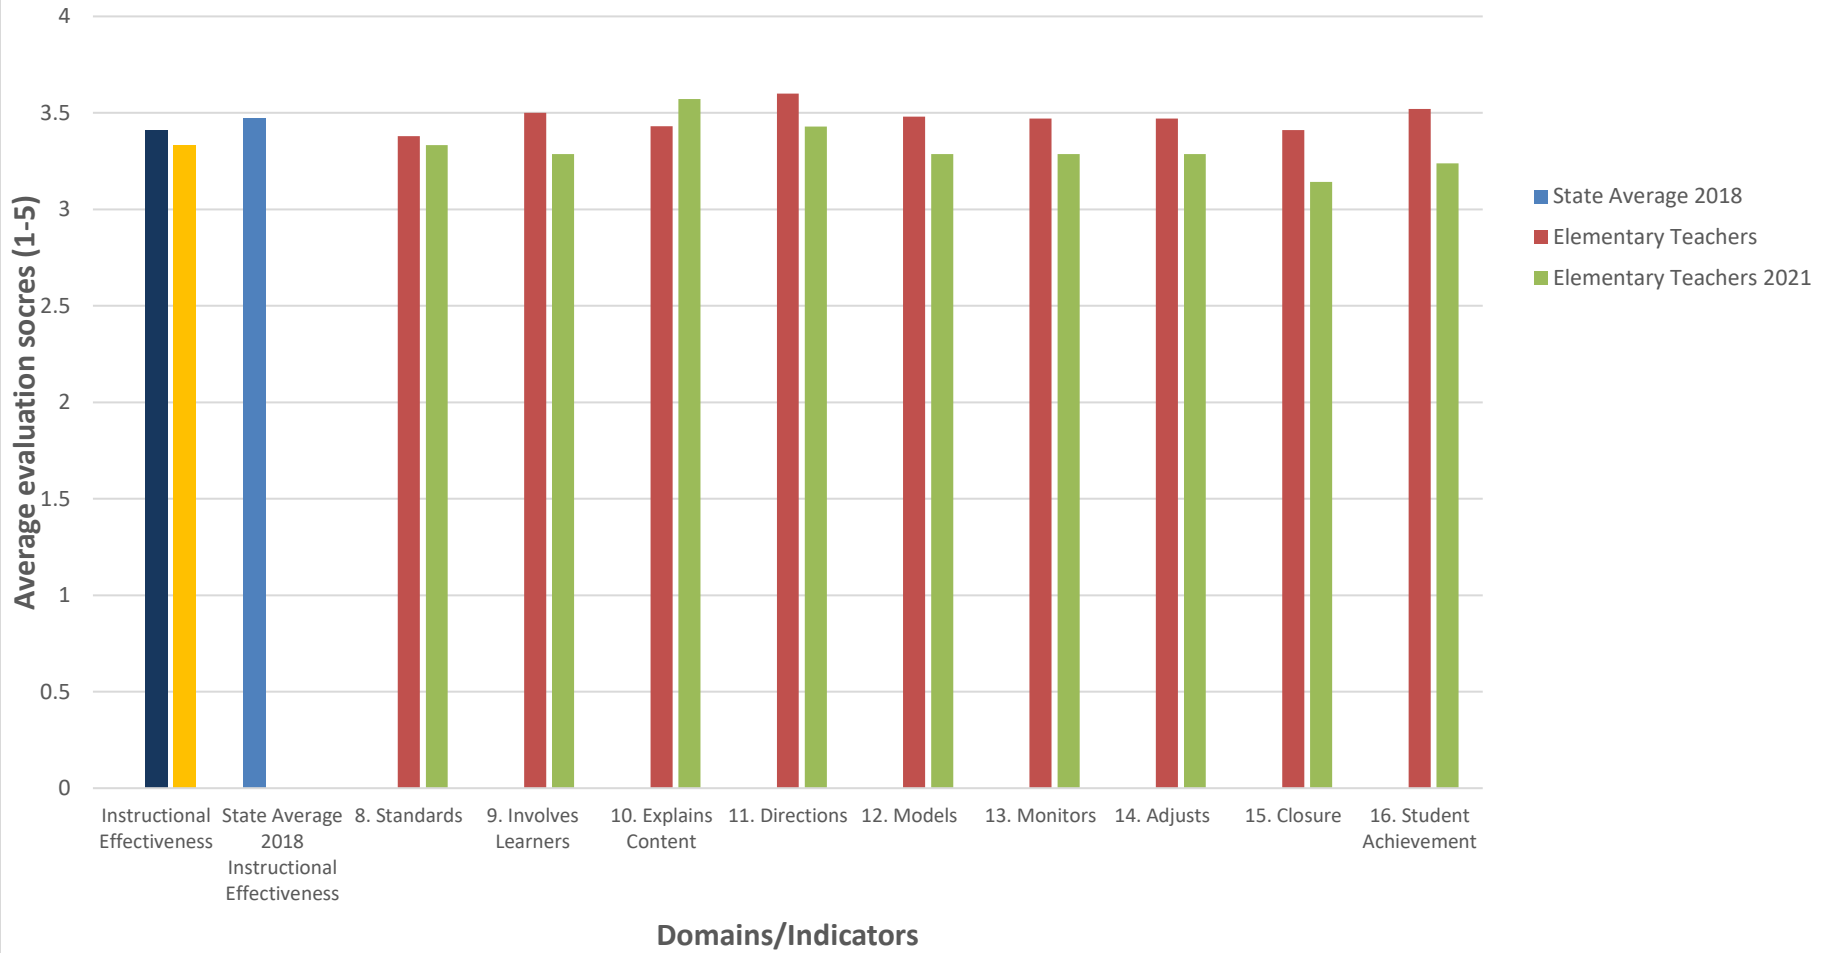

2019, 2021 Elementary teacher cumulative evaluations scores using the TLE Observation and Evaluation System

EPP Elementary Evaluation Scores - Instructional Effectiveness

EPP Elementary Evaluation Scores - Professional Growth

EPP Elementary Teacher Evaluation - Interpersonal Skills

EPP Elementary Teacher Evaluation Scores - Leadership