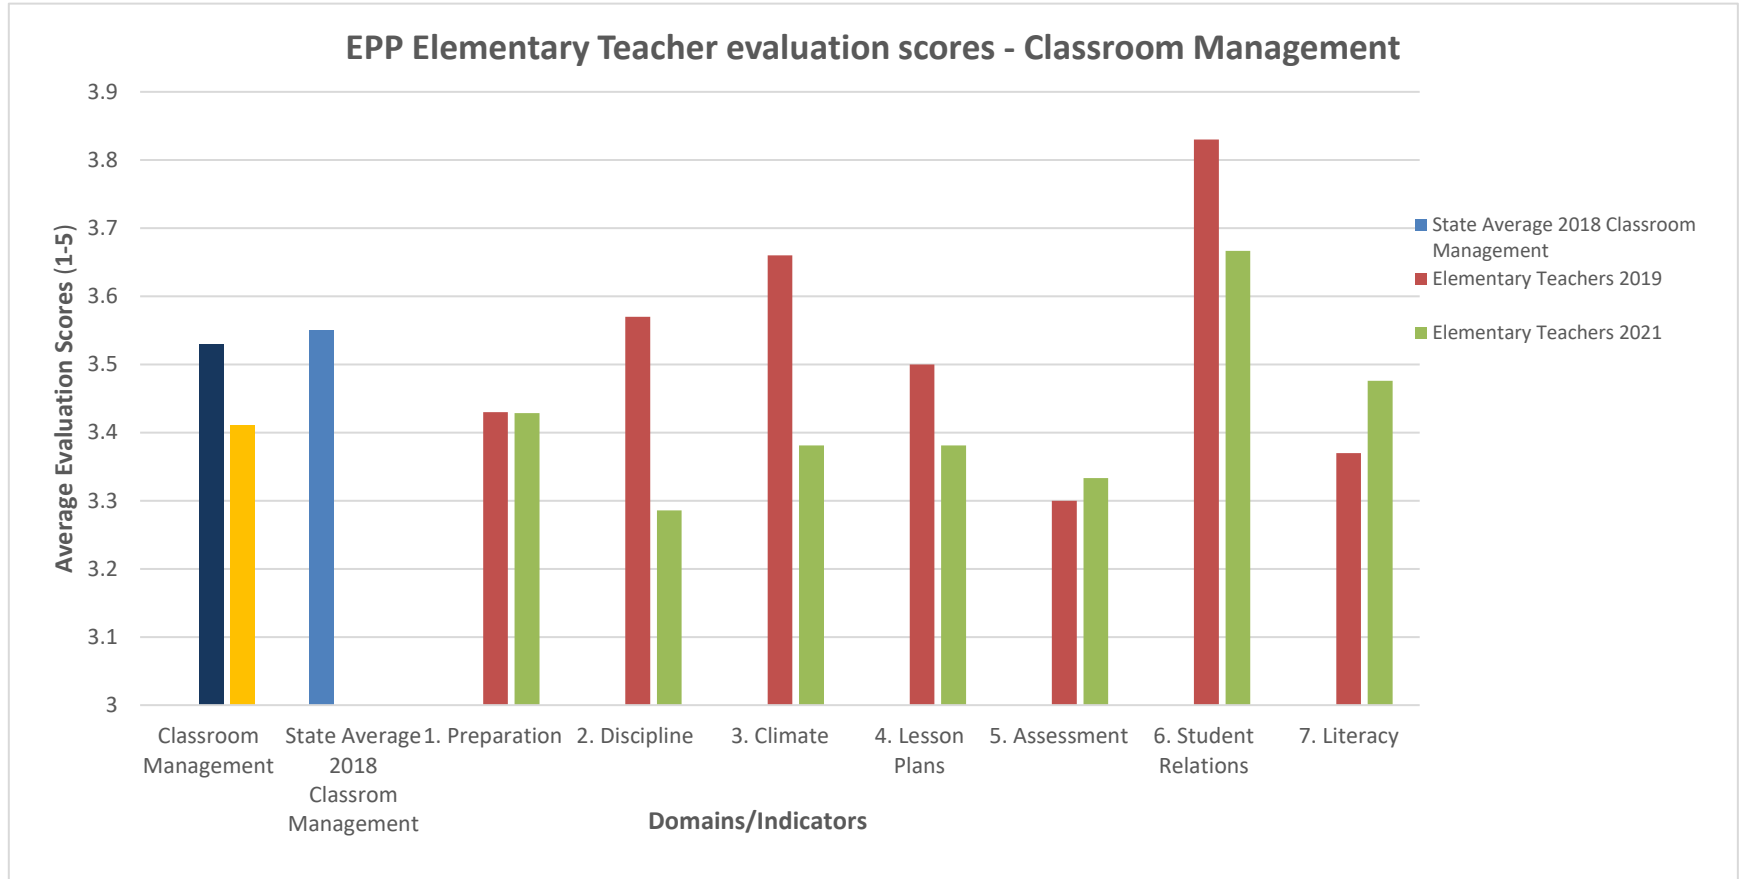

2019, 2021 Elementary teacher cumulative evaluations scores using the TLE Observation and Evaluation System

EPP Elementary Evaluation Scores - Instructional Effectiveness

EPP Elementary Evaluation Scores - Professional Growth

EPP Elementary Teacher Evaluation - Interpersonal Skills

EPP Elementary Teacher Evaluation Scores - Leadership