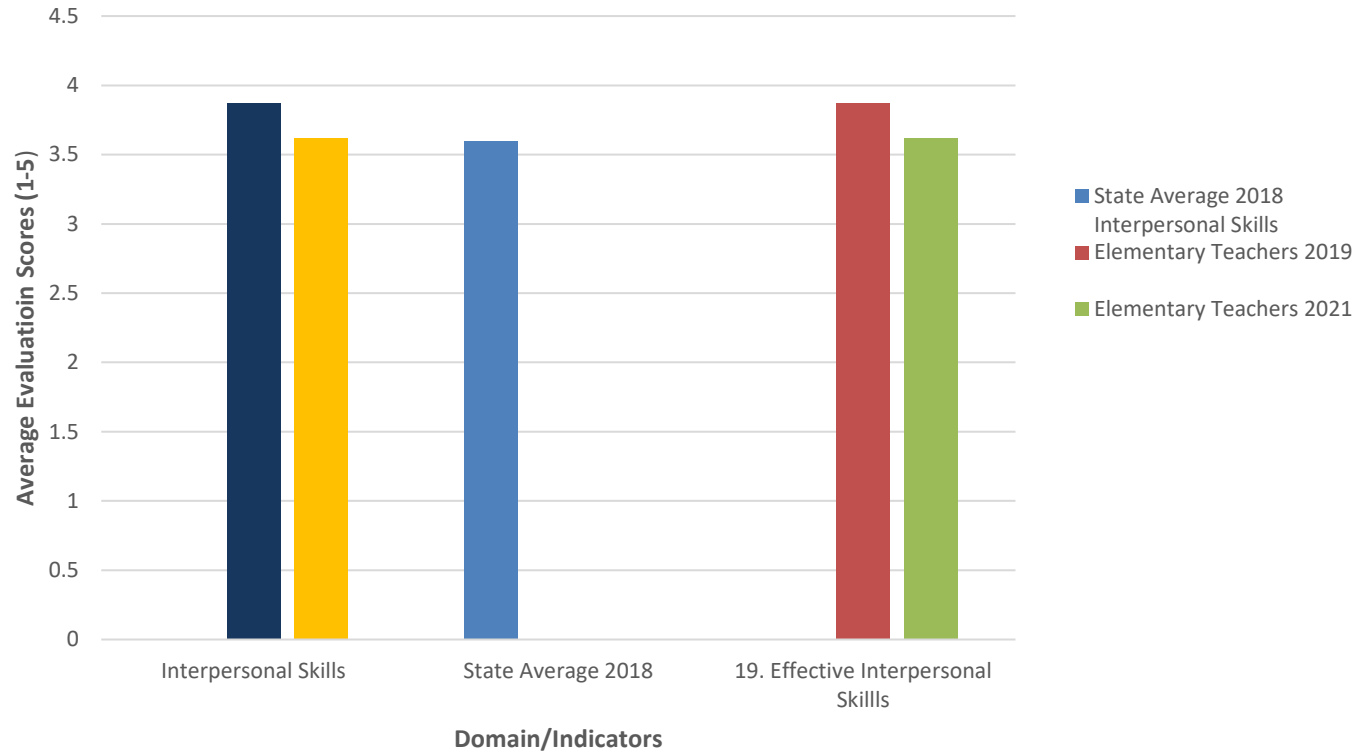

2019, 2021 Elementary teacher cumulative evaluations scores using the TLE Observation and Evaluation System

EPP Elementary Evaluation Scores - Instructional Effectiveness

EPP Elementary Evaluation Scores - Professional Growth

EPP Elementary Teacher Evaluation - Interpersonal Skills

EPP Elementary Teacher Evaluation Scores - Leadership